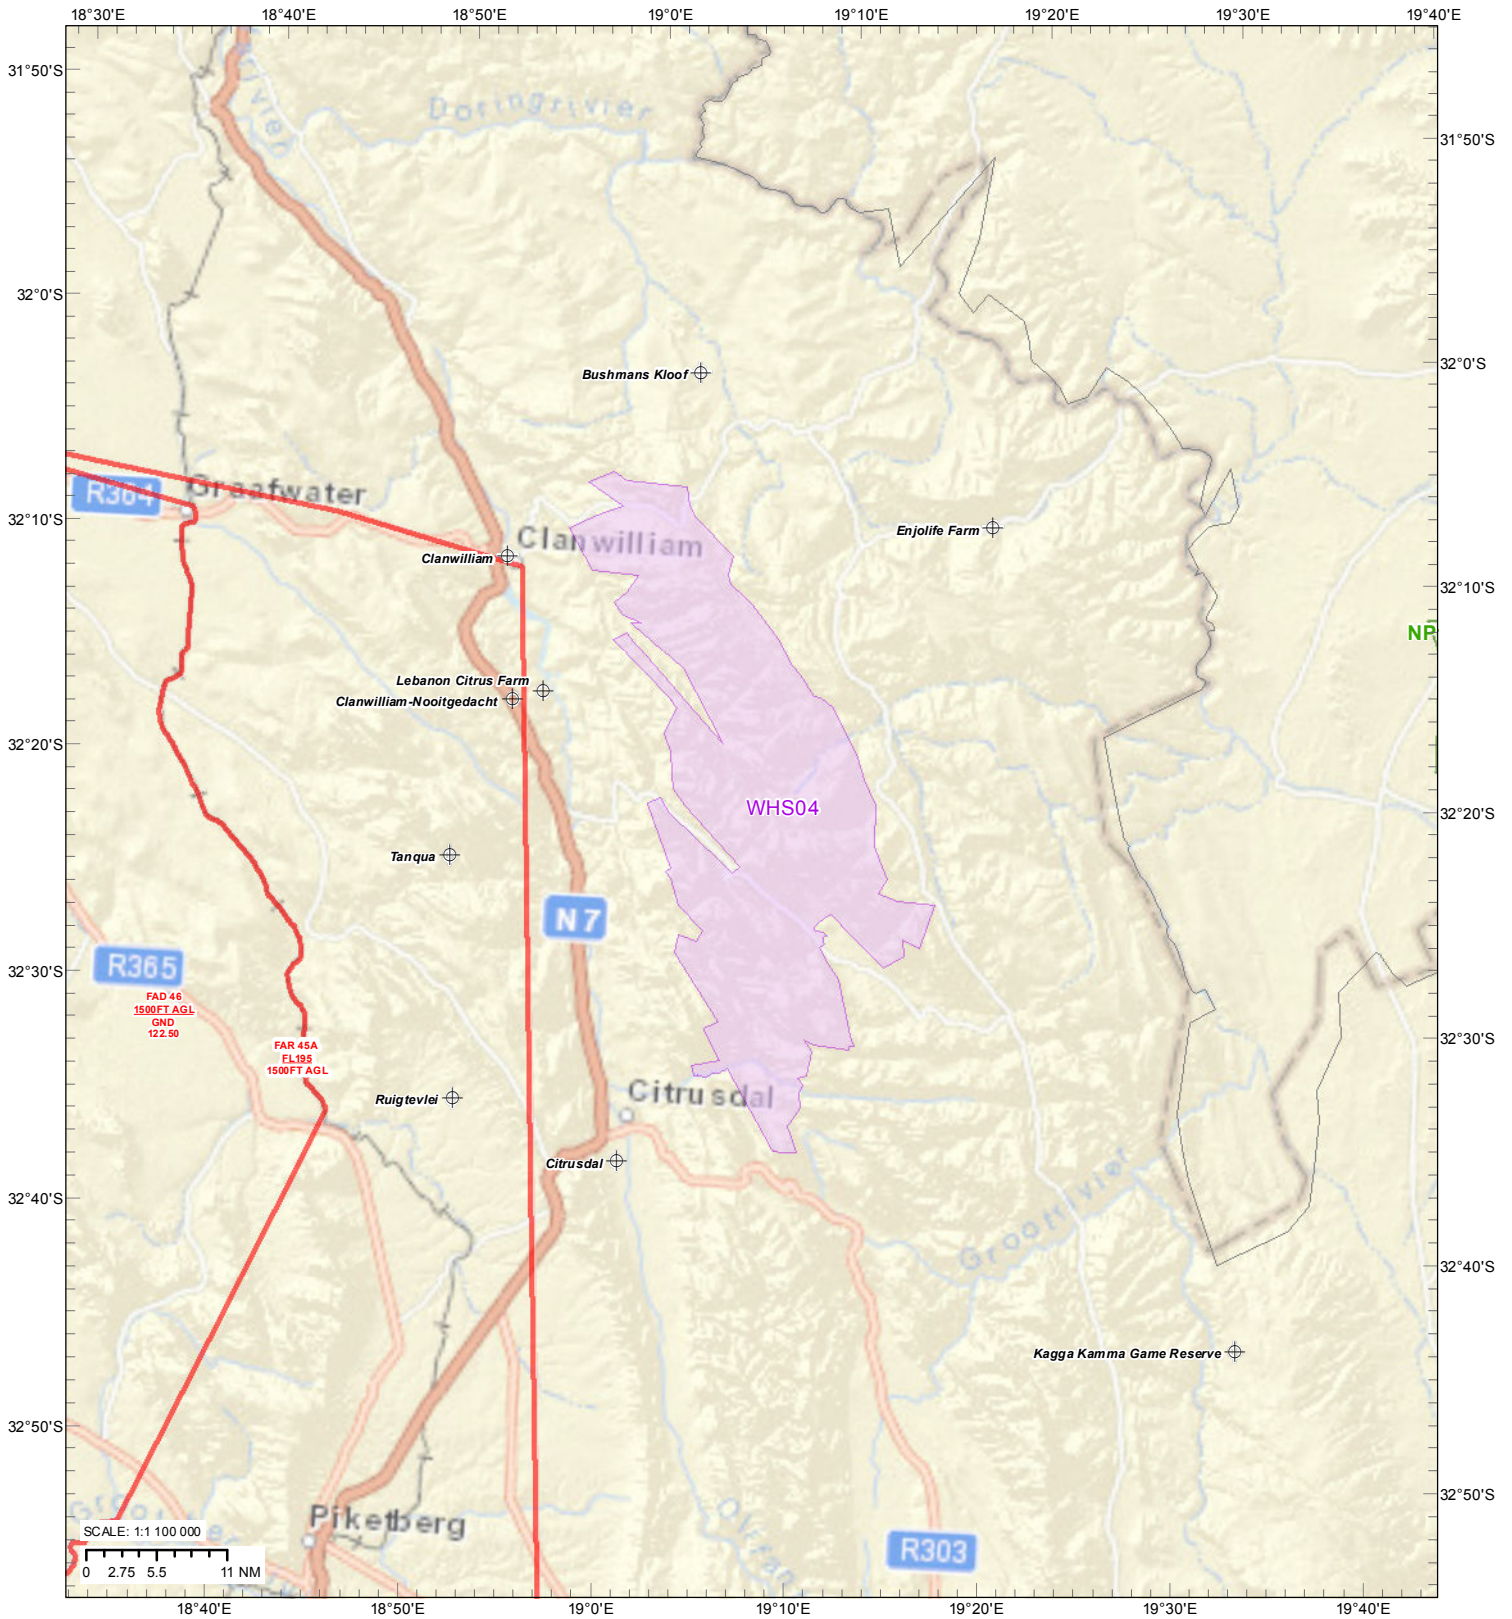

WORLD HERITAGE SITES
CF: Cederberg Wilderness Area

WHS Nr	Name	Highest Point (ft)	NEMPAA (ft)	MNM ALT (ft)
WHS04	CF: Cederberg Wilderness Area	6493	2500	9000

SOURCE: SAPAD_OR_2014_02

Legend

- ⊕ ARP
- ⊕ Heli-stop
- ▲ VFR Rep Pts
- VFR Routes
- VFR Buffer
- ATZ
- CTR
- FAD
- FAP
- FAR
- TMA
- SRA
- World Heritage Sites 2014
- National Parks 2014